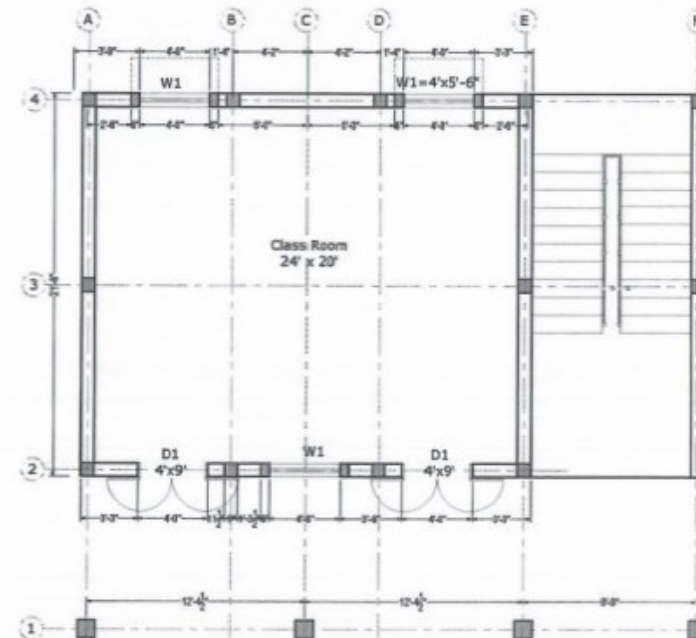

GROUND FLOOR

FIRST FLOOR

	PROJECT NAME:	TITLE:	Design Engr.:	Attaur Rahman	SCALE:	Read as Shown	NOTE:
	Structural Drawings of Schools	GROUND & FIRST FLOOR PLANS	Drafting by:	Muhammed Noman	DATE:	MAR 2020	Last Modification Date:
					DWG.NO.	S-1	05-03-2020

GROUND FLOOR

FIRST FLOOR

	PROJECT NAME:	TITLE:	Design Engr.:	SCALE:	NOTE:
	Structural Drawings of Schools	GROUND FLOOR PLAN FIRST FLOOR PLAN	Altair Rahman	Read as Shown	Last Modification Date:
			Drafting by:	DATE:	05-03-2020
			Muhammad Noman	DWG.NO.	
				S-1	