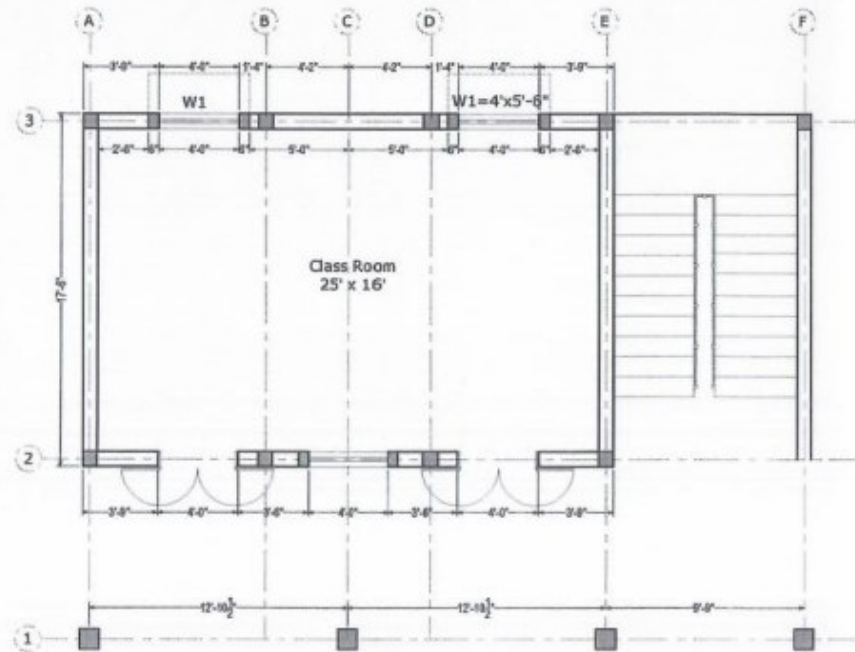

GROUND FLOOR

FIRST FLOOR

	PROJECT NAME:	TITLE:	Design Engr.:	Attaur Rahman	SCALE:	Read as Shown	NOTE:
	Structural Drawings of Schools	GROUND & FIRST FLOOR PLANS	Drafting by:	Muhammed Noman	DATE:	MAR 2020	Last Modification Date:
					DWG.NO.	S-1	05-03-2020

GROUND FLOOR

FIRST FLOOR

	PROJECT NAME:	TITLE:	Design Engr.:	SCALE:	NOTE:
	Structural Drawings of Schools	GROUND FLOOR PLAN FIRST FLOOR PLAN	Altair Rahman	Read as Shown	Last Modification Date:
			Drafting by:	DATE:	05-03-2020
			Muhammad Noman	DWG.NO.	
				S-1	